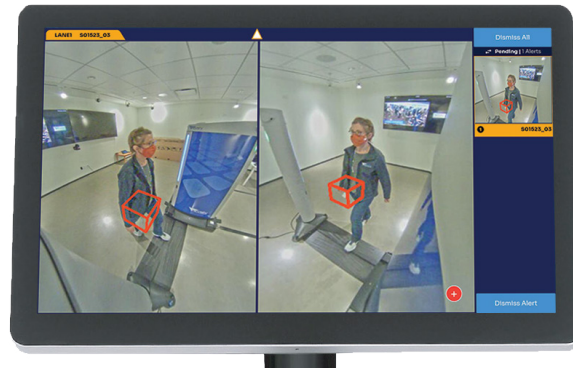

Introducing the Evolv Express®

Evolv Express is the world's first and only touchless security screening solution that meets all of the post-pandemic security screening requirements. Express is proven to operate up to ten times faster than traditional metal detectors with its duallane, free-flow entrances and fusion of new sensor technology and artificial intelligence. The system is able to spot weapons while ignoring harmless personal items all while visitors simply walk through at a natural pace. Families and groups of people can now walk in together without long lines. It's a welcoming experience and allows them to make their way to the concessions or seats quicker.

About Evolv Technology

Founded in 2013, Evolv Technology is the leader in human security solving the security screening problems of today with the most innovative technology and thinking. Evolv makes it possible for venues of all kinds to keep visitors and employees safe from concealed weapons, pandemic health threats and intruders. The company's Evolv Express has earned industry accolades that include the 2021 Artificial Intelligence Product Excellence Award, 2020 Edison Awards™, 2020 Campus Safety BEST Award and two Secure Campus 2020 Awards.

Evolv Technology has screened more than 200 million people, second only to the Department of Homeland Security's Transportation Security Administration (TSA) in the United States, and its technology combines powerful, advanced sensors with proven artificial intelligence (AI), security ecosystem integrations, and comprehensive venue analytics to reliably detect threats 10 times faster than traditional metal detectors.

Seeing is believing. Watch our latest video or join one of our Experience Evolv Events. Learn more at [evolvtechnology.com](https://www.evolvtechnology.com)

“We knew our former security screening process would provide challenges in the pandemic environment,” said Jason White, managing director of corporate safety and security at Hershey Entertainment and Resorts. “We’d already been evaluating how we could improve on our guest screening process and had piloted Evolv Express last fall because the system could accommodate thousands of people an hour in a frictionless, nostonp flow. As we began formulating the security screening aspect of our pandemic reopening strategy, it was clear that Evolv Express was the best solution that could meet our requirements. Our guests and security staff have been pleasantly surprised at the speed of the touchless screening experience that largely eliminates manual bag checks. The responsive customer support and working relationship we have with the Evolv team is just as phenomenal as their product.”