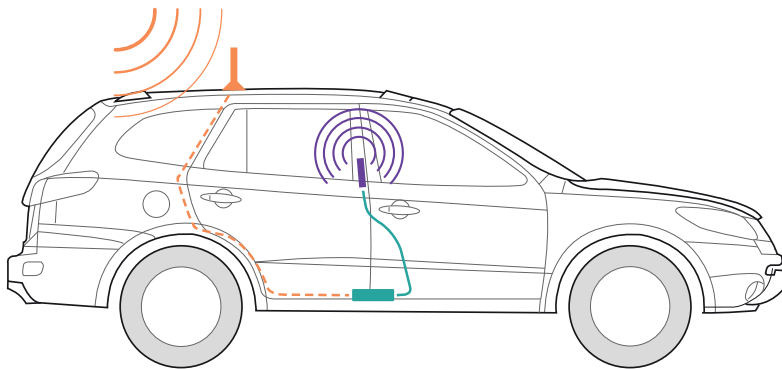

Installation

1. **1 Receives signal:** The powerful antenna reaches out to access voice and data signals, and deliver them to the booster.
2. **2 Boost signal:** The booster receives the signal, amplifies it, and serves as a relay between your phone and the nearest cell tower.
3. **3 Broadcasts signal:** Your devices get a stronger signal, and calls and data are fed through the booster back to the network.

Available Accessories

Optional Antenna Kits

Package Dimensions

4 L x 6.25 W x 8 H

MASTER CARTON: 25 L x 17 W x 16 H | 54 lbs.

Support

2-Year Warranty from Purchase.

Website: <http://support.weboost.com>

Phone: +1 866 294 1660
Monday to Saturday

***WARNING:** Cancer and Reproductive Harm - www.P65Warnings.ca.gov.

ASSEMBLED IN THE USA

Contact us today!

(800) 288-4505
info@aircomm.com
www.aircomm.com

UPC