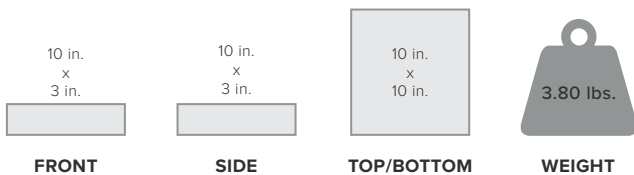

Specifications

MODEL NUMBER	470254*	
FREQUENCIES	Band 12/17	700 MHz
	Band 13	700 MHz
	Band 5	850 MHz
	Band 4	1700/2100 MHz
	Band 25*/2	1900 MHz
MAX GAIN	50 dB	
IMPEDANCE	50 Ohm	
POWER	5V/ 4.5A	
CONNECTORS	SMB	
BOOSTER DIMENSIONS	6 x 4.5 x 1.5 in.	
BOOSTER WEIGHT	1.80 lbs.	

*New frequency band utilized by Drive Reach.

Installation

- 1 **Receives signal:** The powerful antenna reaches out to access all cellular voice and data, including 4G LTE and 3G, and delivers it to the booster.
- 2 **Boost signal:** The booster receives the signal, amplifies it, and serves as a relay between your phone and the nearest cell tower.
- 3 **Broadcasts signal:** Your devices get a stronger signal, and calls and data are fed through the booster back to the network.

Available Accessories

NMO Soft Install Bundle
900037¹

Package Dimensions

10 L x 10 W x 3 H

MASTER CARTON: 36 L x 17 W x 13 H | 51.1 lbs. | QTY 13

Support

2-Year Warranty from Purchase.

Website: <http://support.weboost.com>